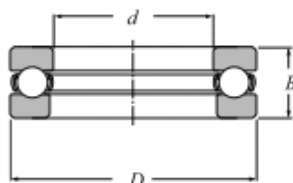

THRUST BALL BEARINGS

Its consist of a shaft washer, a housing washer and a ball and cage thrust assembly and accommodate axial loads in one direction and thus locate a shaft axially in one direction.

Part Number Identification

Bearing number composition

Bearing Series No.	Height Series No.	Diameter Series No.	
5	1	1	
	1	2	
	1	3	

SHIJIAZHUANG ONLY BEARING CO.,LTD

Add: No.591 XinHua Road, ShiJiaZhuang City, HeBei Province China

Tel: 0086-311-89801595

E-mail: sales@onlybearing.com

Thrust Ball Bearings - 511.. SERIES

d 10 - 170 mm

d	Boundary Dimension		Bearing Designation	Mass \approx kg
	D	B		
10	24	9	51100	0.02
12	26	9	51101	0.02
15	28	9	51102	0.02
17	30	9	51103	0.03
20	35	10	51104	0.04
25	42	11	51105	0.06
30	47	11	51106	0.07
35	52	12	51107	0.08
40	60	13	51108	0.12
45	65	14	51109	0.15
50	70	14	51110	0.16
55	78	16	51111	0.23
60	85	17	51112	0.30
65	90	18	51113	0.34
70	95	18	51114	0.36
75	100	19	51115	0.40
80	105	19	51116	0.42
85	110	19	51117	0.44
90	120	22	51118	0.67
100	135	25	51120	0.97
110	145	25	51122	1.05
120	155	30	51124	1.11
130	170	31	51126	1.73
140	180	31	51128	1.90
150	190	31	51130	2.00
160	200	31	51132	2.10
170	215	34	51134	2.77