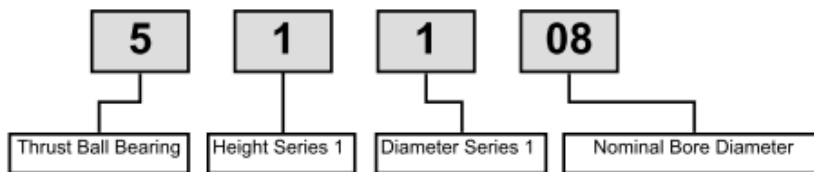

THRUST BALL BEARINGS

Its consist of a shaft washer, a housing washer and a ball and cage thrust assembly and accommodate axial loads in one direction and thus locate a shaft axially in one direction.

Part Number Identification

Bearing number composition

Bearing Series No.	Height Series No.	Diameter Series No.	
5	1	1	
	1	2	
	1	3	

SHIJIAZHUANG ONLY BEARING CO.,LTD

Add: No.591 XinHua Road, ShiJiaZhuang City, HeBei Province China

Tel: 0086-311-89801595

E-mail: sales@onlybearing.com

Thrust Ball Bearings - 511.. SERIES

d 10 - 170 mm

d	Boundary Dimension		Bearing Designation	Mass \approx kg
	D	B		
10	24	9	51100	0.02
12	26	9	51101	0.02
15	28	9	51102	0.02
17	30	9	51103	0.03
20	35	10	51104	0.04
25	42	11	51105	0.06
30	47	11	51106	0.07
35	52	12	51107	0.08
40	60	13	51108	0.12
45	65	14	51109	0.15
50	70	14	51110	0.16
55	78	16	51111	0.23
60	85	17	51112	0.30
65	90	18	51113	0.34
70	95	18	51114	0.36
75	100	19	51115	0.40
80	105	19	51116	0.42
85	110	19	51117	0.44
90	120	22	51118	0.67
100	135	25	51120	0.97
110	145	25	51122	1.05
120	155	30	51124	1.11
130	170	31	51126	1.73
140	180	31	51128	1.90
150	190	31	51130	2.00
160	200	31	51132	2.10
170	215	34	51134	2.77